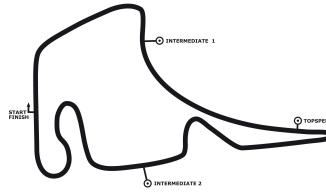

# DTM Hockenheim II

Hockenheimring BW, length 4574 m

04. - 06.10.2019

Audi Sport Seyffarth R8 LMS Cup

**Audi Sport**  
Seyffarth R8 LMS Cup

fastest lap: 77 Rogalski Robin 2:01.879 =135.104 km/h

**Subject to final scrutineering !**

Issued:

Clerk of the Course:

Timekeeper: