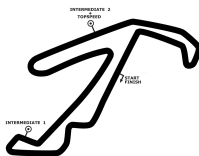

DTM Misano

Misano World Circuit, length 4226 m

07. - 09.06.2019

Audi Sport Seyffarth R8 LMS Cup

Audi Sport
Seyffarth R8 LMS Cup

-Reg.No.: 50/2019

Result qualifying 2, 09.06.2019

POS.	No.	CL.	Team Driver, Place	Car	Laps	Besttime	Gap	km/h fastest
1	61		Stefano Comini / CHE	Audi R8 LMS	9	1:43.429		147.092
2	85	R	Leonard Hoogenboom / NLD	Audi R8 LMS	9	1:43.576	00.147	146.883
3	35	R	Rudolf Rhyn / CHE	Audi R8 LMS	10	1:44.373	00.944	145.762
4	32	R	Tim Reiter / DEU	Audi R8 LMS	8	1:44.515	01.086	145.564
5	27		Jedrzej Szczesniak / POL	Audi R8 LMS	8	1:44.652	01.223	145.373
6	29		Patrick Schneider / DEU	Audi R8 LMS	9	1:44.773	01.344	145.205
7	4		Mike Hesse / DEU	Audi R8 LMS	9	1:44.811	01.382	145.153
8	77	R	Robin Rogalski / DEU	Audi R8 LMS	11	1:45.003	01.574	144.887
9	30	R	Max Zschuppe / DEU	Audi R8 LMS	12	1:45.352	01.923	144.407
10	94	R	Tom Spitzenberger / DEU	Audi R8 LMS	12	1:46.110	02.681	143.376
11	24	B	Christian Wicht / DEU	Audi R8 LMS	11	1:47.074	03.645	142.085
12	44	B	Matthias Kämpf / DEU	Audi R8 LMS	11	1:49.048	05.619	139.513

CARS # 4, 27, 32, 77 & 85 - CANCELLATION OF RELEVANT LAP TIMES

Subject to final scrutineering !

Issued:

Clerk of the Course:

Timekeeper: