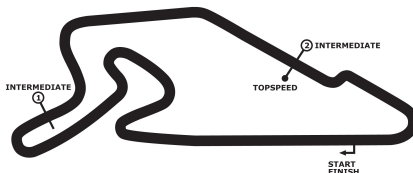

DTM Nürburgring

Nürburgring, length 3629 m

13. - 15.09.2019

Audi Sport Seyffarth R8 LMS Cup

Audi Sport
Seyffarth R8 LMS Cup

Result race 1, 14.09.2019

DMSB-Reg.No.: 247/19

started : 13

fastest lap: 3 Frey Rahel 1:35.946 =136.164 km/h

Subject to final scrutineering !

Issued:

Clerk of the Course:

Timekeeper: