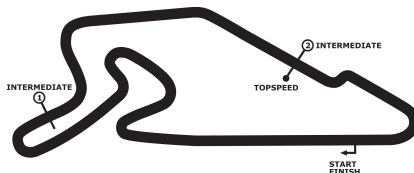

DTM Nürburgring

Nürburgring, length 3629 m

13. - 15.09.2019

Audi Sport Seyffarth R8 LMS Cup

Audi Sport
Seyffarth R8 LMS Cup

Result race 2, 15.09.2019

DMSB-Reg.No.: 247/19

started : 13

fastest lap: 3 Frey Rahel 1:35.425 =136.908 km/h

Subject to final scrutineering !

Issued:

Clerk of the Course:

Timekeeper: